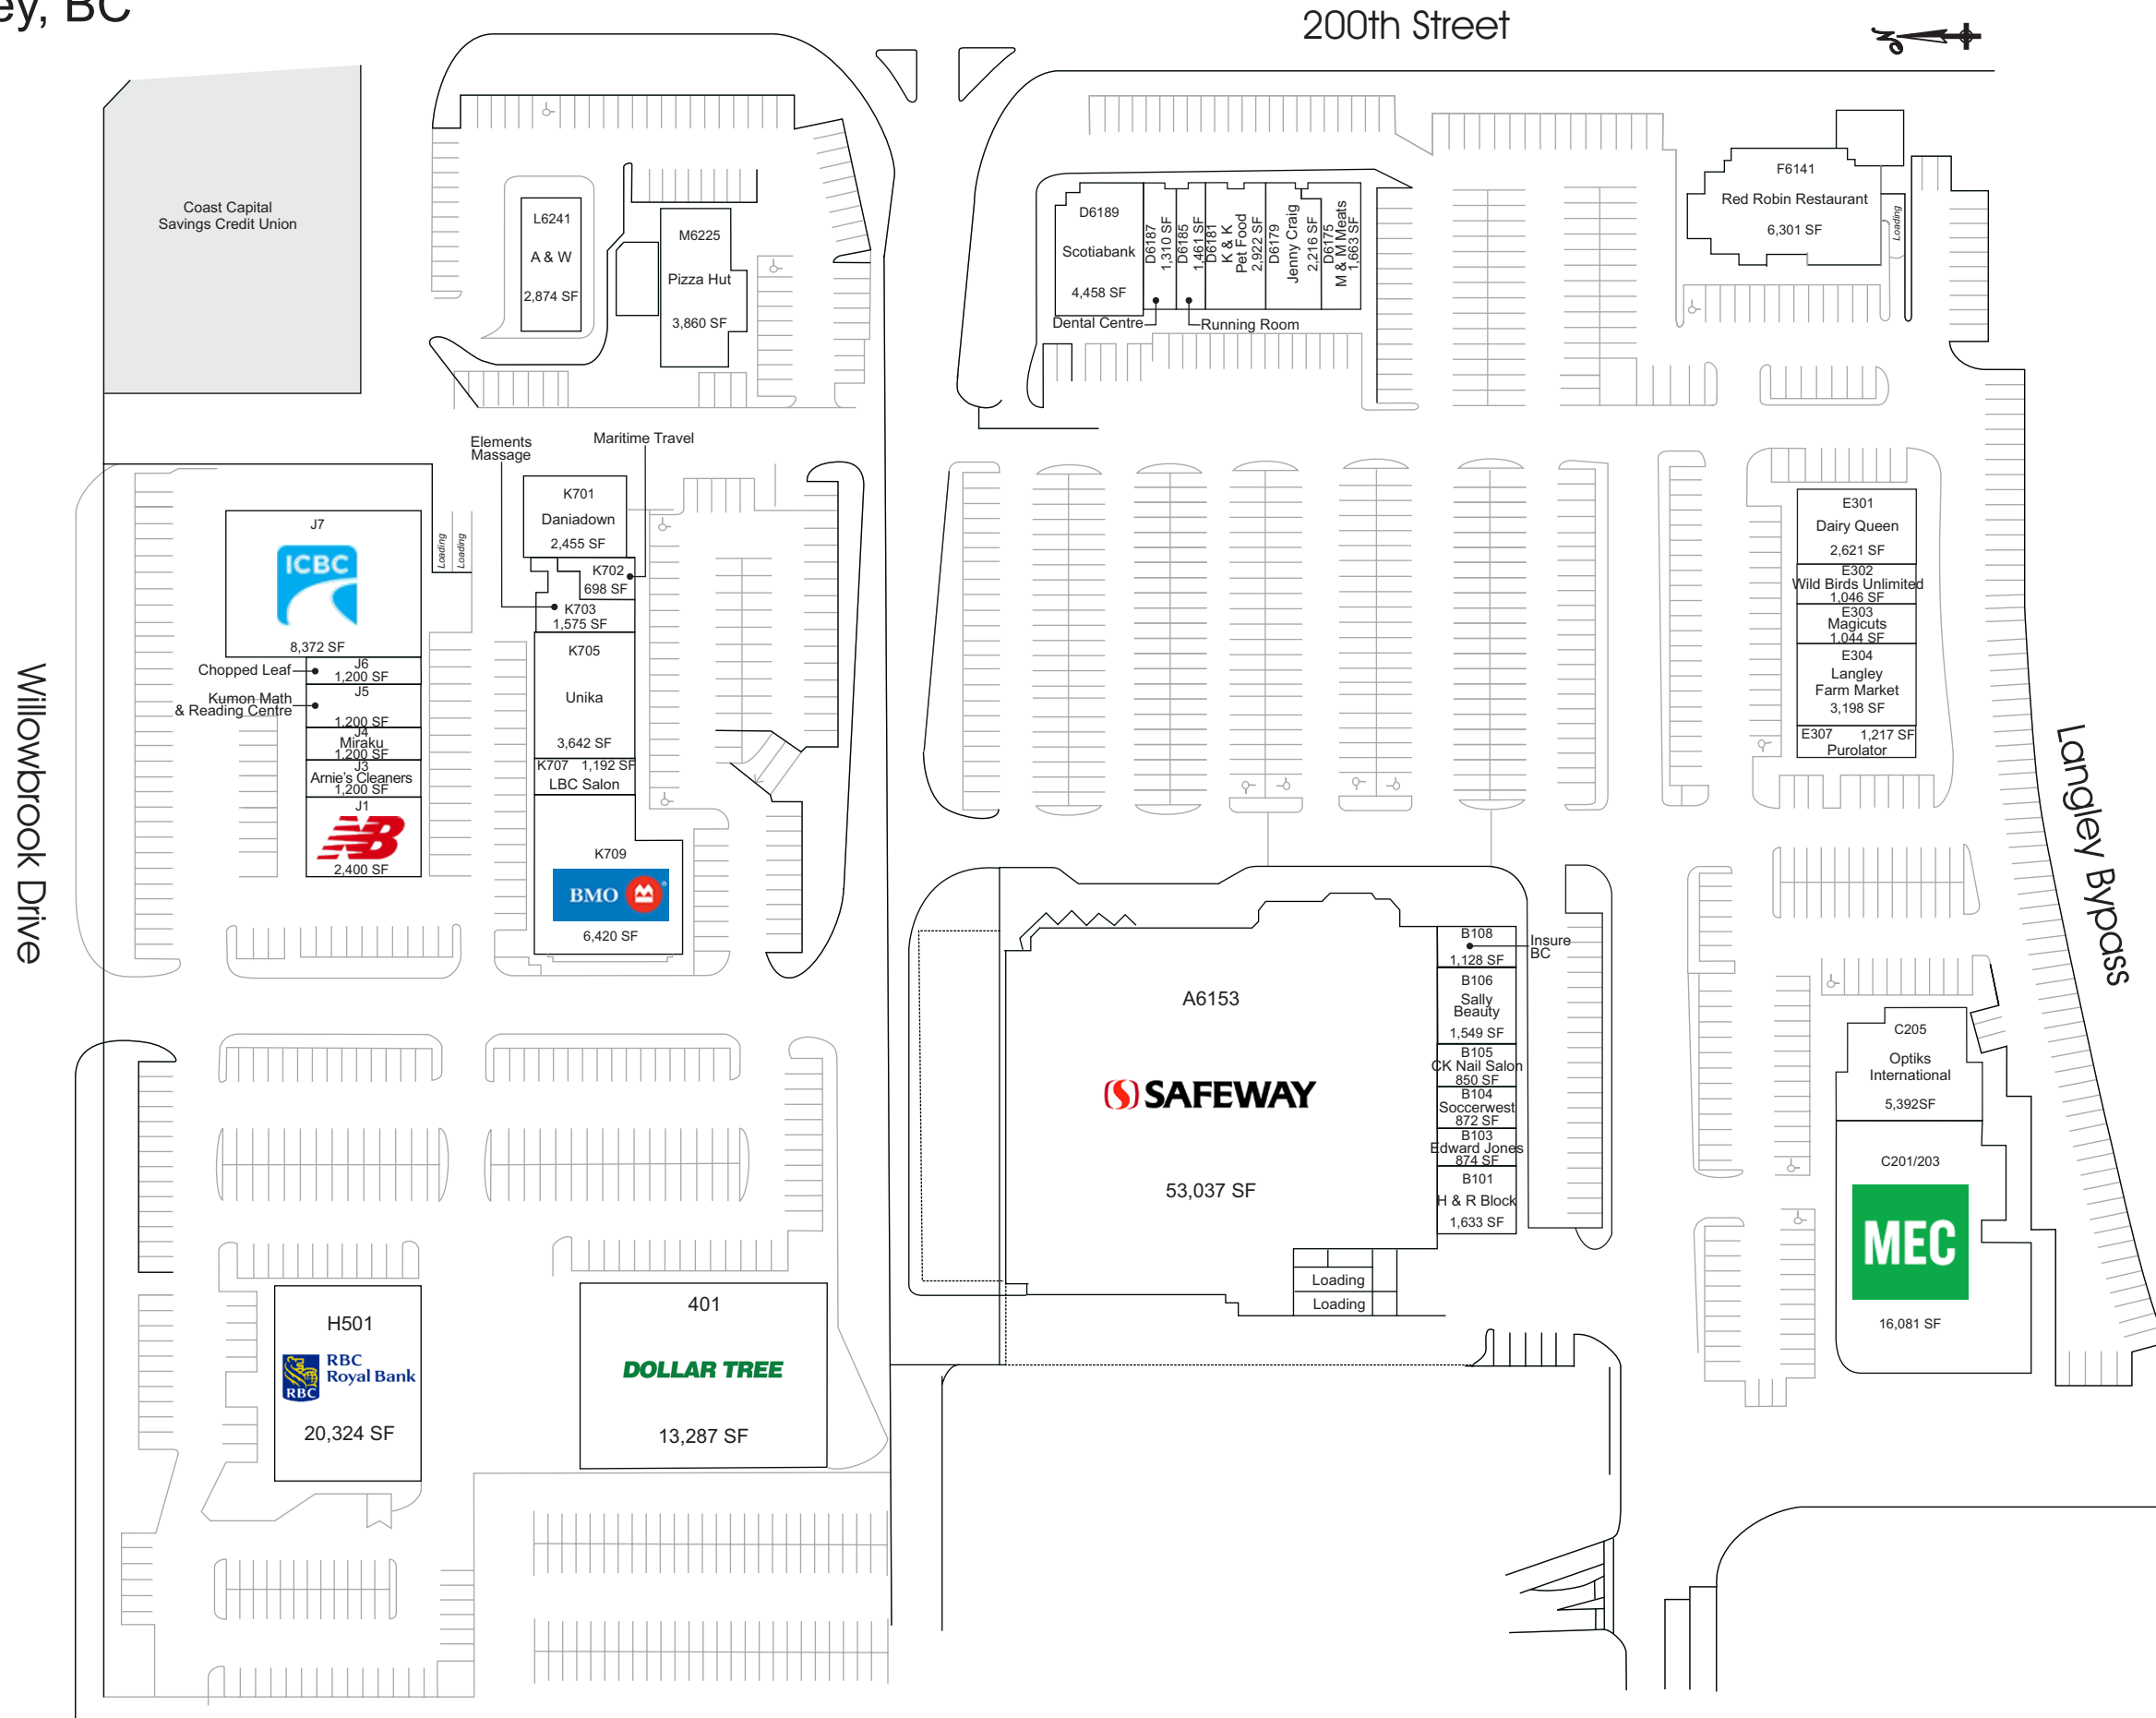

Willowbrook Park Shopping Centre

Langley, BC

This site plan is presented solely for the purpose of identifying the approximate location of the buildings as presently contemplated by the owner/landlord. Building dimensions, access and parking areas, existing tenant locations and identities are approximate and subject to change at the owner's discretion from time to time without notice. The information provided herein should be otherwise verified and is not intended to be relied upon in the form presented.