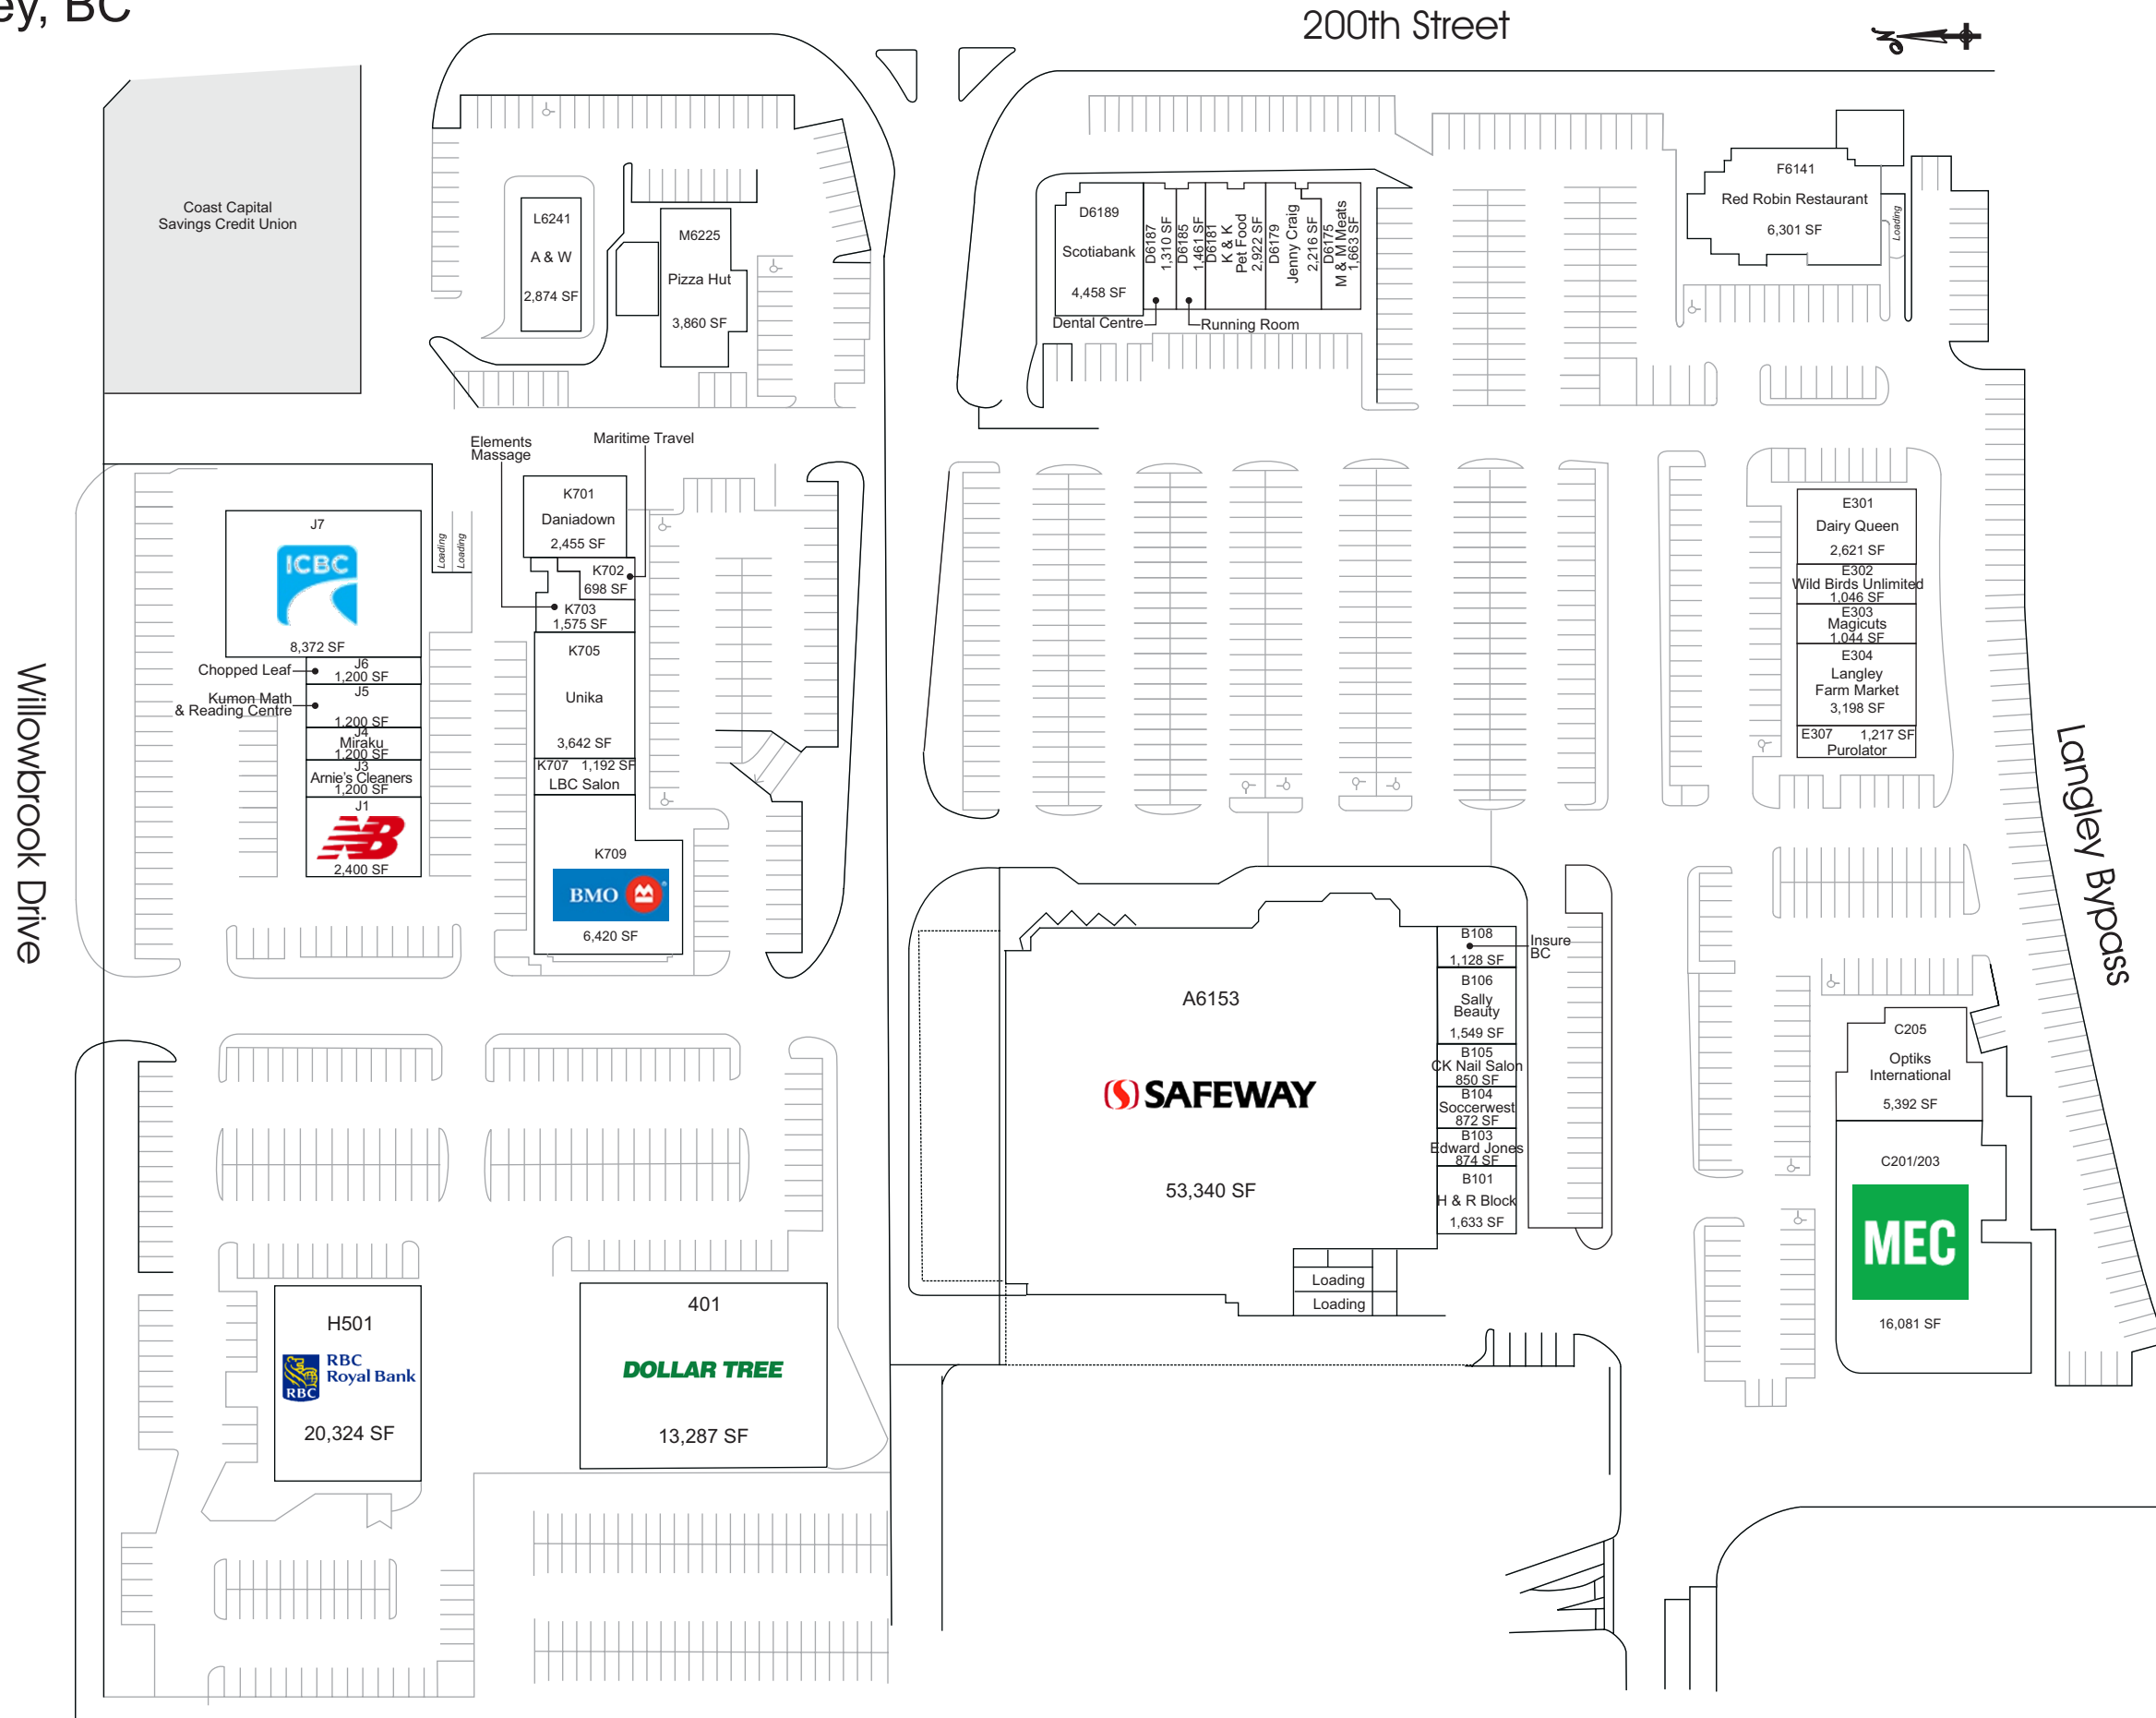

Willowbrook Park Shopping Centre

Langley, BC

This site plan is presented solely for the purpose of identifying the approximate location of the buildings as presently contemplated by the owner/landlord. Building dimensions, access and parking areas, existing tenant locations and identities are approximate and subject to change at the owner's discretion from time to time without notice. The information provided herein should be otherwise verified and is not intended to be relied upon in the form presented.